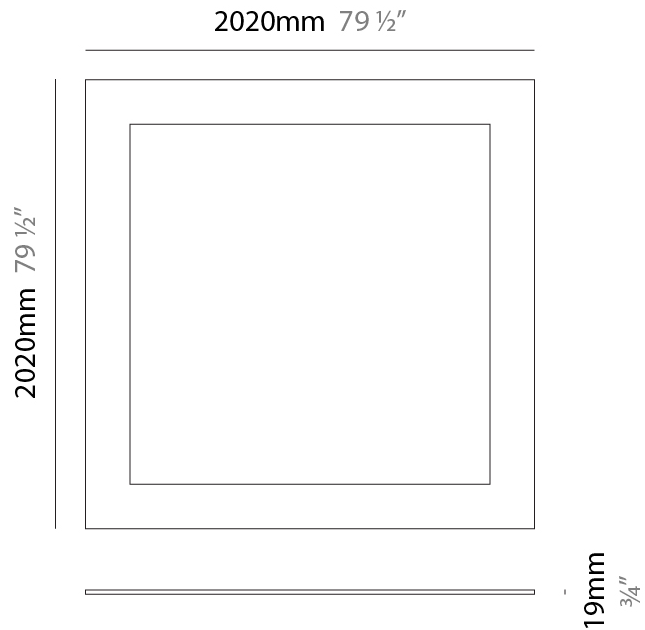

PROJECT	_____
TYPE	_____
SPECIFIER	_____
QUANTITY	_____
DATE	_____

INFINITE FRAME SUSPENSION

A52059- -

base number   Color   Finish
Temperature   Options

1. To build a product code in our configurator select the specify button on the base model # product page
2. To build a manual product code on this datasheet choose from the options listed below in blue font and add the suffix to the base model #

GENERAL

Series: Infinite Frame
Partner: Ivela
Division: Architectural
Installation: Suspension
Product Type: Panels
Mounting Location: Ceiling
Light Distribution: Direct

PHYSICAL

Shape: Square
Length (mm): 2020
Length (in): 79 ½
Width (mm): 2020
Width (in): 79 ½
Height (mm): 19
Height (in): 3/4
Diffuser: PMMA - Opal
Fixture Finish: WHI / BLK / GLD
Fixture Material: Aluminum

ELECTRICAL

Lamp Type: LED
Input Wattage (W): 160
Total Output Wattage (W): 136
Dimming: Tri-Mode (Non-Dimming and Phase Dimming (120Vac only) and 0-10V Dimming)
Driver Included: No
Driver Location: Remote
Driver Type: Constant Voltage - Universal
Driver Class: Class 1 and Class 2
Housing: ENCP 6/8
Input Voltage (V): 120 - 277
Output Voltage (V): 24

LED

Color Temperature (°K): 2700 / 3000 / 4000
Max. Delivered Lumen (lm): 9600 / 10000 / 10600
Nominal Lumen (lm): 19200 / 20000 / 21200
CRI: >93 CRI
Lamp Life (hrs): 50000

OPTICAL

RATINGS AND CERTIFICATIONS

Certified By: CSA Certified to UL and CSA Standards
IP rating: IP20