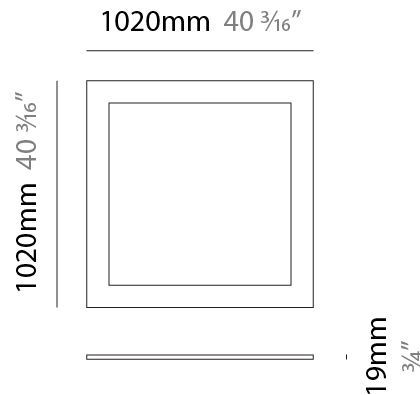

INFINITE FRAME SURFACE

A52057- -

base number   Color   Finish
Temperature   Options

PROJECT
TYPE
SPECIFIER
QUANTITY
DATE

1. To build a product code in our configurator select the specify button on the base model # product page
2. To build a manual product code on this datasheet choose from the options listed below in blue font and add the suffix to the base model #

GENERAL

Series: Infinite Frame
Partner: Ivela
Division: Architectural
Installation: Surface
Product Type: Panels
Mounting Location: Ceiling
Light Distribution: Direct

PHYSICAL

Shape: Square
Length (mm): 1020
Length (in): 40 ³/₁₆"
Width (mm): 1020
Width (in): 40 ³/₁₆"
Height (mm): 19
Height (in): 3/4
Diffuser: PMMA - Opal
Fixture Finish: WHI / BLK / GLD
Fixture Material: Aluminum

ELECTRICAL

Lamp Type: LED
Input Wattage (W): 80
Total Output Wattage (W): 68
Dimming: Tri-Mode (Non-Dimming and Phase Dimming (120Vac only) and 0-10V Dimming)
Driver Included: No
Driver Location: Remote
Driver Type: Constant Voltage - Universal
Driver Class: Class 2
Housing: ENCP 6/8
Input Voltage (V): 120 - 277
Output Voltage (V): 24

LED

Color Temperature (°K): 2700 / 3000 / 4000
Max. Delivered Lumen (lm): 4800 / 5000 / 5300
Nominal Lumen (lm): 9600 / 10000 / 10600
CRI: >93 CRI
Lamp Life (hrs): 50000

OPTICAL

RATINGS AND CERTIFICATIONS

Certified By: CSA Certified to UL and CSA Standards
IP rating: IP20