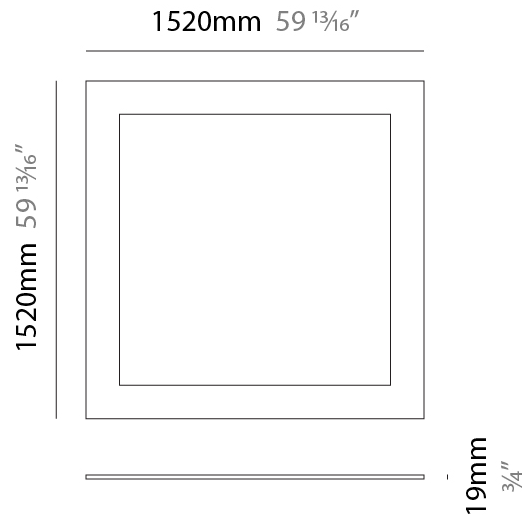

INFINITE FRAME SURFACE

A52058- -

base number   Color   Finish
Temperature   Options

PROJECT _____
TYPE _____
SPECIFIER _____
QUANTITY _____
DATE _____

1. To build a product code in our configurator select the specify button on the base model # product page
2. To build a manual product code on this datasheet choose from the options listed below in blue font and add the suffix to the base model #

GENERAL

Series: Infinite Frame
Partner: Ivela
Division: Architectural
Installation: Surface
Product Type: Panels
Mounting Location: Ceiling
Light Distribution: Direct

PHYSICAL

Shape: Square
Length (mm): 1520
Length (in): 59 ¹³/₁₆
Width (mm): 1520
Width (in): 59 ¹³/₁₆
Height (mm): 19
Height (in): 3/4
Diffuser: PMMA - Opal
Fixture Finish: WHI / BLK / GLD
Fixture Material: Aluminum

ELECTRICAL

Lamp Type: LED
Input Wattage (W): 120
Total Output Wattage (W): 102
Dimming: Tri-Mode (Non-Dimming and Phase Dimming (120Vac only) and 0-10V Dimming)
Driver Included: No
Driver Location: Remote
Driver Type: Constant Voltage - Universal
Driver Class: Class 1 and Class 2
Housing: ENCP 6/8
Input Voltage (V): 120 - 277
Output Voltage (V): 24

LED

Color Temperature (°K): 2700 / 3000 / 4000
Max. Delivered Lumen (lm): 7200 / 7500 / 79550
Nominal Lumen (lm): 14400 / 15000 / 15900
CRI: >93 CRI
Lamp Life (hrs): 50000

OPTICAL

RATINGS AND CERTIFICATIONS

Certified By: CSA Certified to UL and CSA Standards
IP rating: IP20